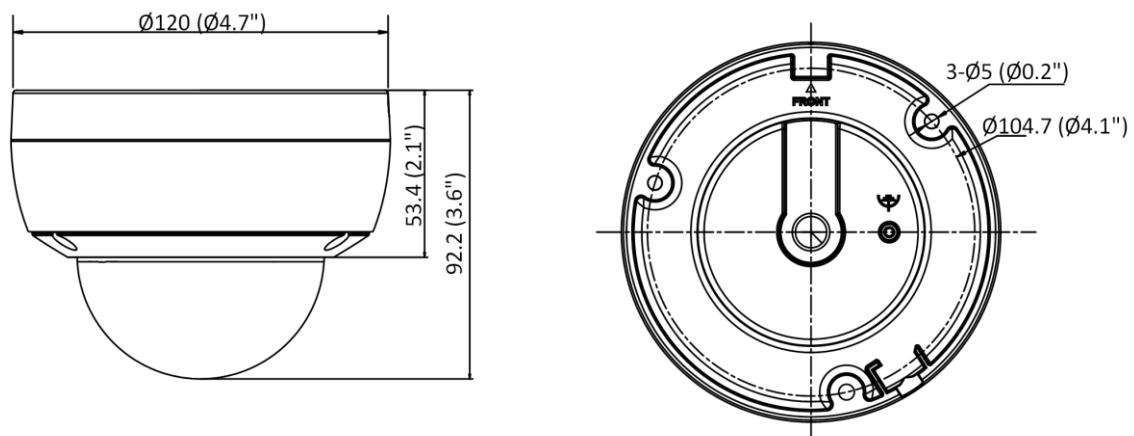

Safety	UL (UL 60950-1); CB (IEC 60950-1:2005 + Am 1:2009 + Am 2:2013, IEC 62368-1:2014); CE-LVD (EN 60950-1:2005 + Am 1:2009 + Am 2:2013, IEC 62368-1:2014); BIS (IS 13252(Part 1):2010+A1:2013+A2:2015)
Environment	CE-RoHS (2011/65/EU); WEEE (2012/19/EU); Reach (Regulation (EC) No 1907/2006)
Protection	IP67 (IEC 60529-2013), IK10 (IEC 62262:2002)

▪ Available Model

DS-2CD1143G0-IUF (2.8/4 mm)

▪ Dimension

Unit: mm (inch)

▪ Accessory

▪ Optional

DS-1271ZJ-120 Pendant Mount	DS-1272ZJ-120 Wall Mount