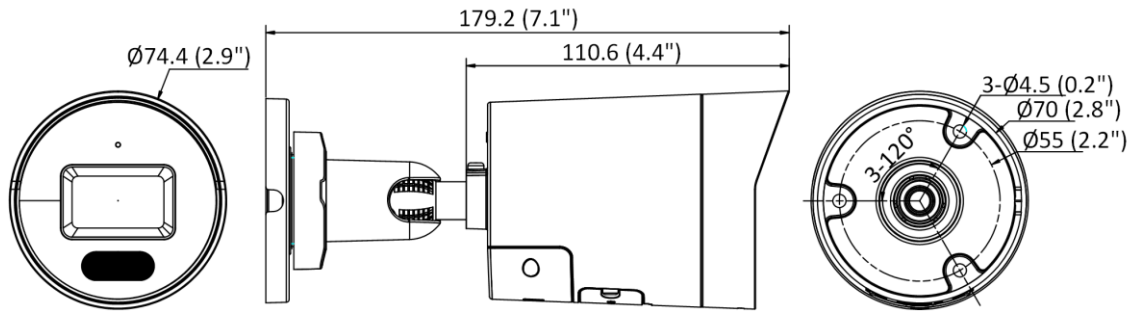

▪ **Available Model**

DS-2CD2047G2-LU/SL (2.8/4/6 mm)

▪ **Dimension**

Unit: mm (inch)

▪ **Accessory**

▪ **Optional**

DS-1280ZJ-XS

Junction Box