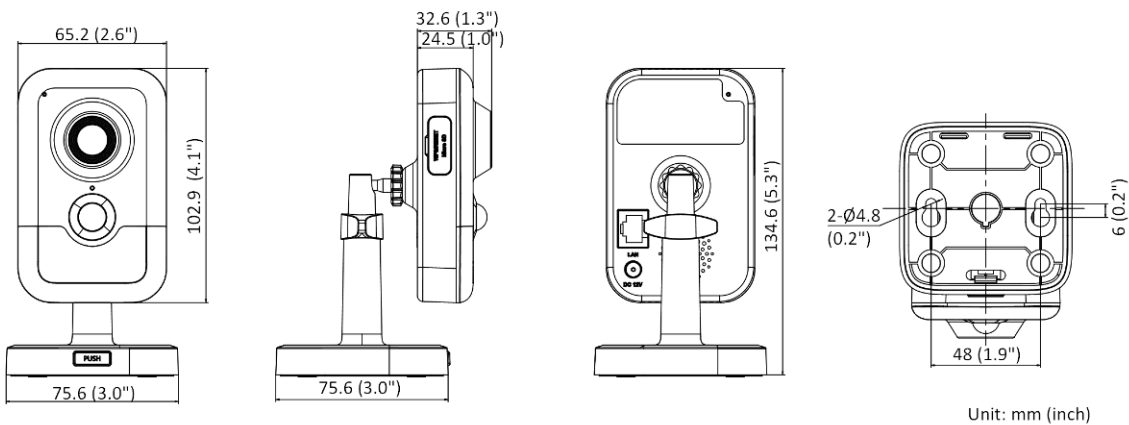

▪ **Available Model**

- DS-2CD2421G0-IW (2/2.8/4 mm)
- DS-2CD2421G0-I (2/2.8/4 mm)
- DS-2CD2421G0-IDW (2/2.8/4 mm)

▪ **Dimension**

2 mm Model

Unit: mm (inch)

2.8 and 4 mm Model

Unit: mm (inch)

Distributed by