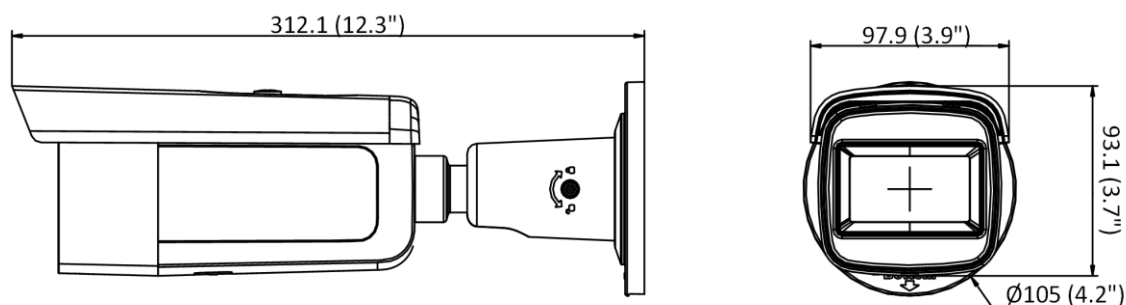

▪ Available Model

DS-2CD2643G2-IZS (2.8 to 12 mm)

▪ Dimension

Unit: mm (inch)