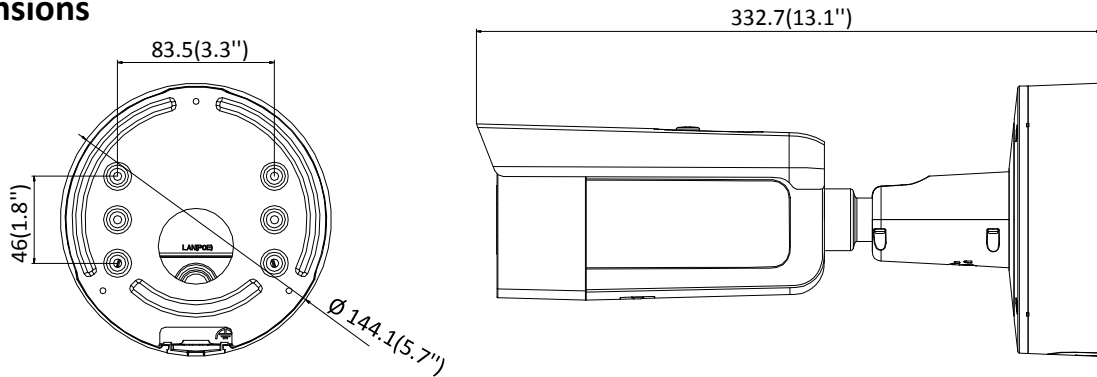

Material	Front cover: metal, back cover: metal
Dimensions	Camera: $\Phi 144 \times 332.7$ mm ($\Phi 5.7" \times 13.1"$)
Weight	Camera: 1400 g (3.1 lb.) With package: 2500 g (5.5 lb.)

Available Model:

DS-2CD2685G0-IZS (2.8 to 12 mm)

Dimensions

Unit: mm(inch)

Accessories

DS-1475ZJ-SUS Vertical Pole Mount	DS-1476ZJ-SUS Corner Mount	DS-1275ZJ-S-SUS Vertical Pole Mount	DS-1475ZJ-SUS(Black) Vertical pole mount