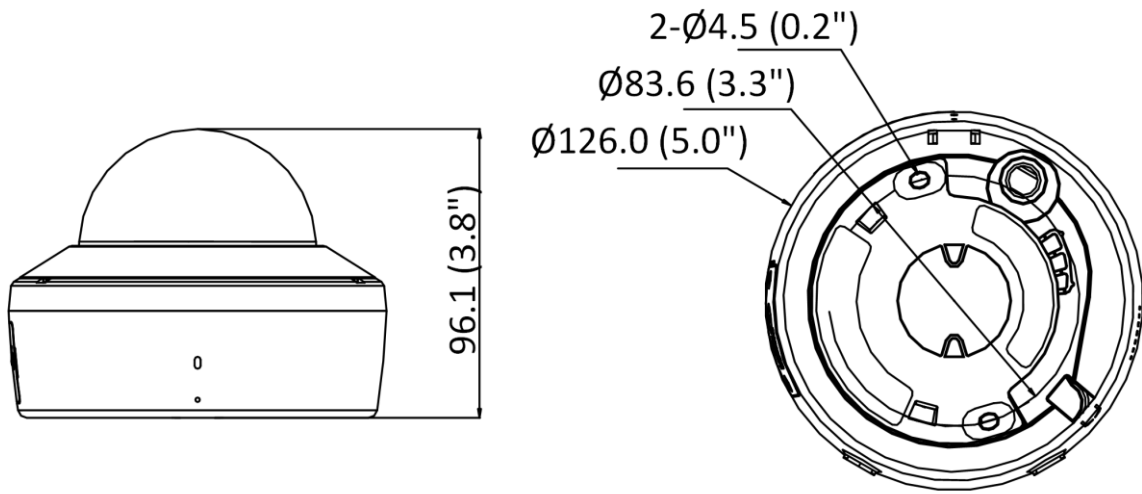

▪ **Dimension**

Unit: mm (inch)

▪ **Accessory**

▪ **Optional**

DS-1271ZJ-120 Pendant Mount	DS-1272ZJ-120B Wall Mount	DS-1272ZJ-120 Wall Mount