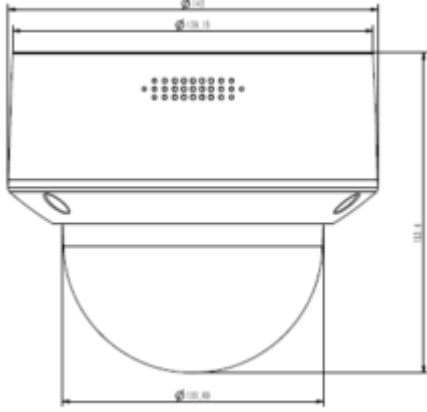

TC-C34MP I5/A/E/Y/M/H/2.7-13.5mm

4MP Super Starlight Motorize IR Dome Kamera

Net Ağırlık	0.95Kg
-------------	--------

A28
Wall Mount

TC-P54BM Spec: V3
Junction Box