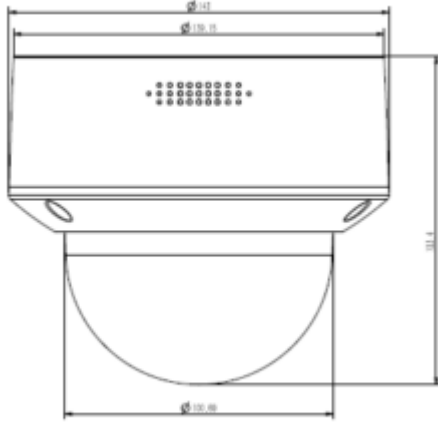

TC-C35MP I5/A/E/Y/M/H/2.7-13.5mm/V4.0

5MP Super Starlight Motorize IR Dome Kamera

Boyutlar	Ø143x124mm
Net Ağırlık	0.95Kg

A28
Wall Mount

TC-P54BM Spec: V3
Junction Box