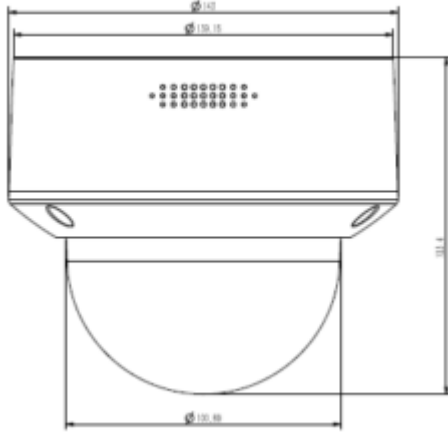

TC-C38MS I5/A/E/Y/M/H/2.7-13.5mm

8MP Starlight Motorize IR Dome Kamera

Boyutlar	Φ143×124mm
Net Ağırlık	0.95Kg

A28
Wall Mount

TC-P54BM Spec: V3
Junction Box